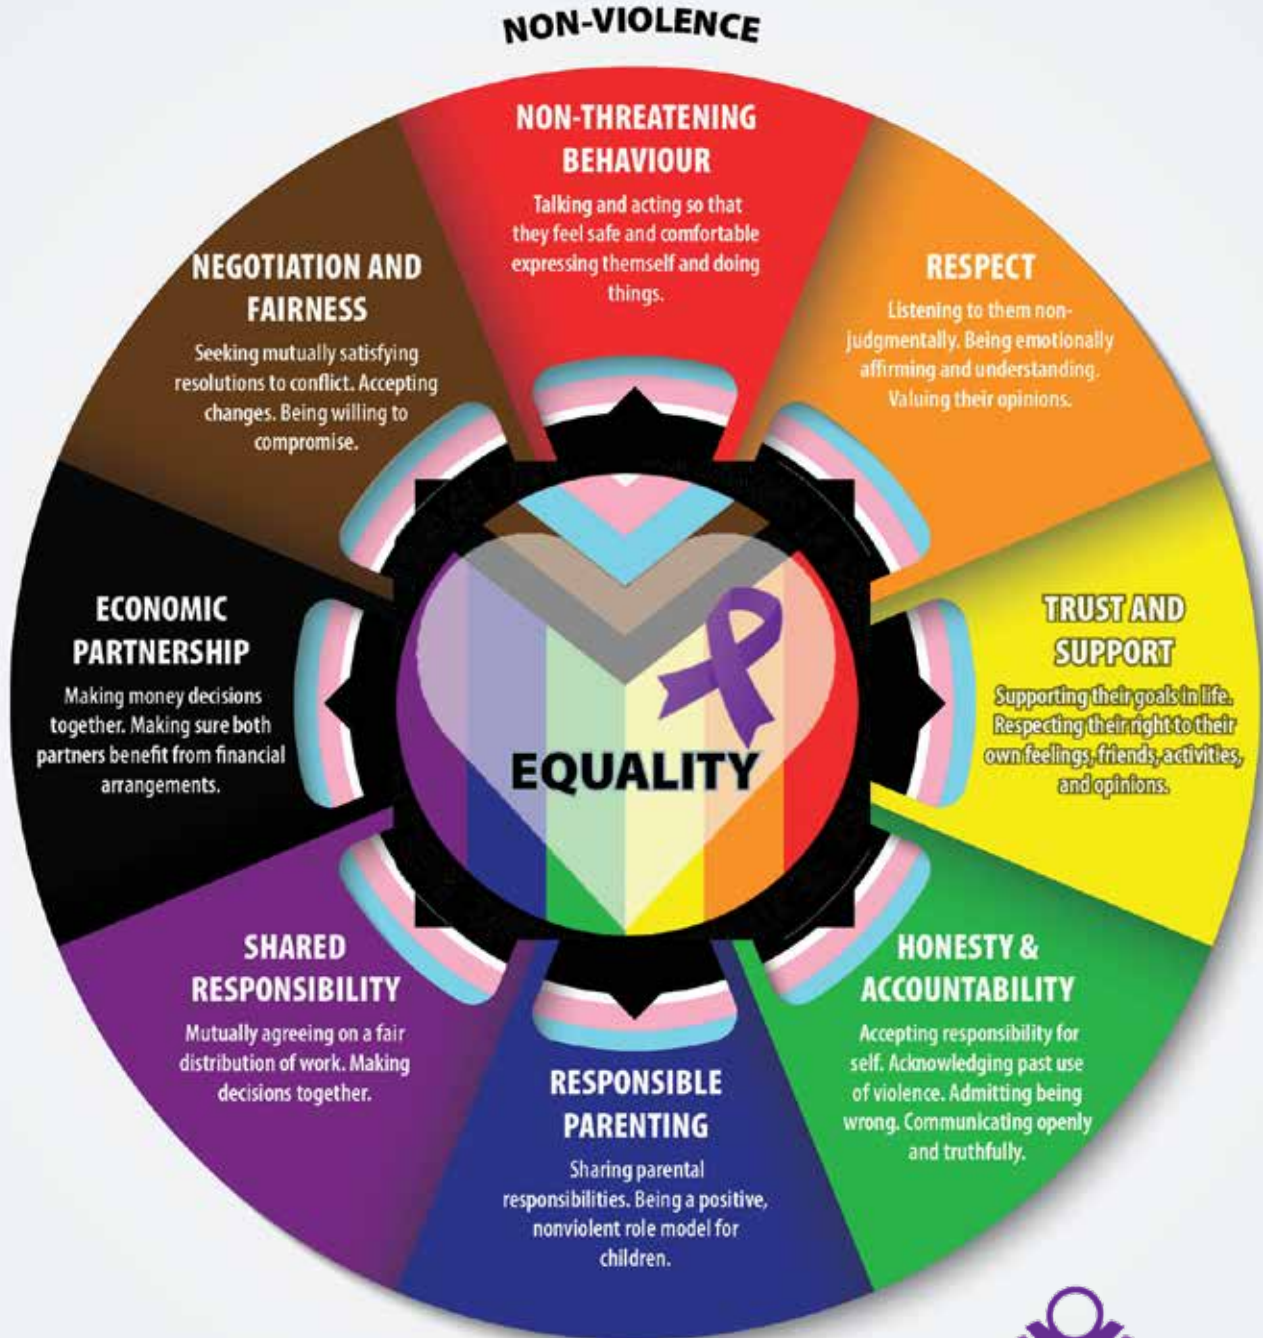

EQUALITY WHEEL

Developed from:
Domestic Abuse Intervention Project
202 East Superior Street, Duluth, MN 55802, US

PRINCE EDWARD ISLAND
ADVISORY COUNCIL ON THE STATUS OF WOMEN
CONSEIL CONSULTIF SUR LA SITUATION DE LA FEMME DE
L'ÎLE-DU-PRINCE-ÉDOUARD