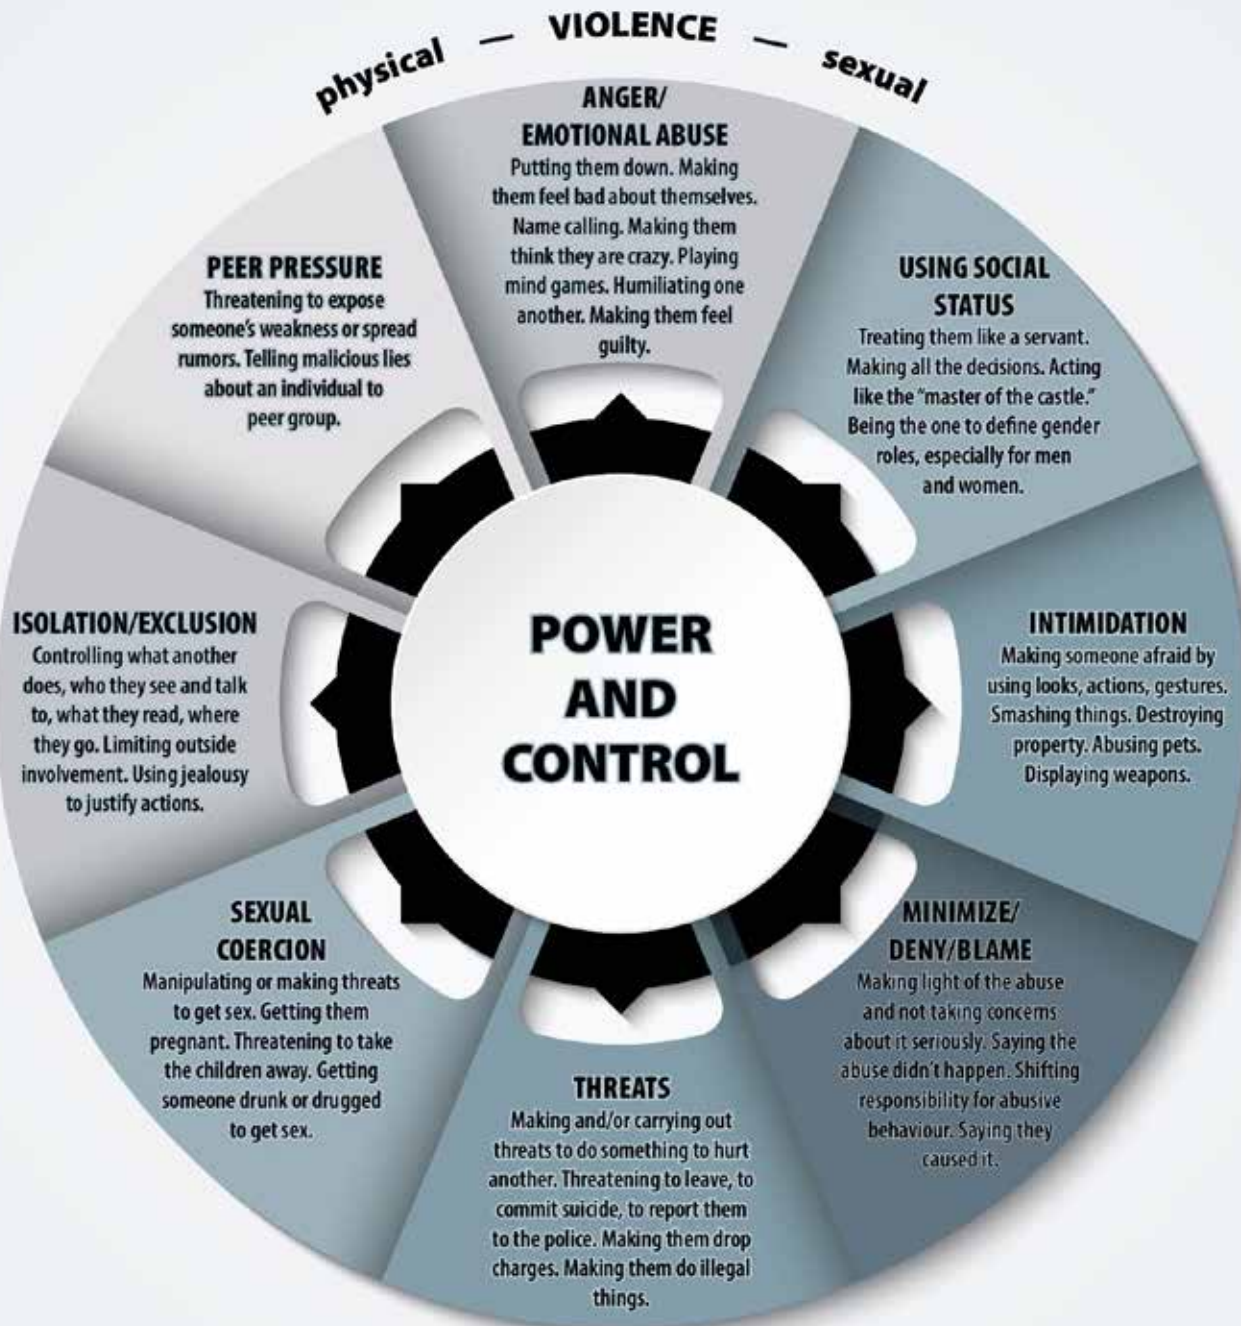

TEEN POWER AND CONTROL WHEEL

Need help? KidsHelpPhone.ca: 1-800-668-6868 | Text CONNECT to 686868
PEI Rape and Sexual Assault Centre: 902-566-1864
Victim Services: Charlottetown 902-368-4582, Summerside 902-888-8218